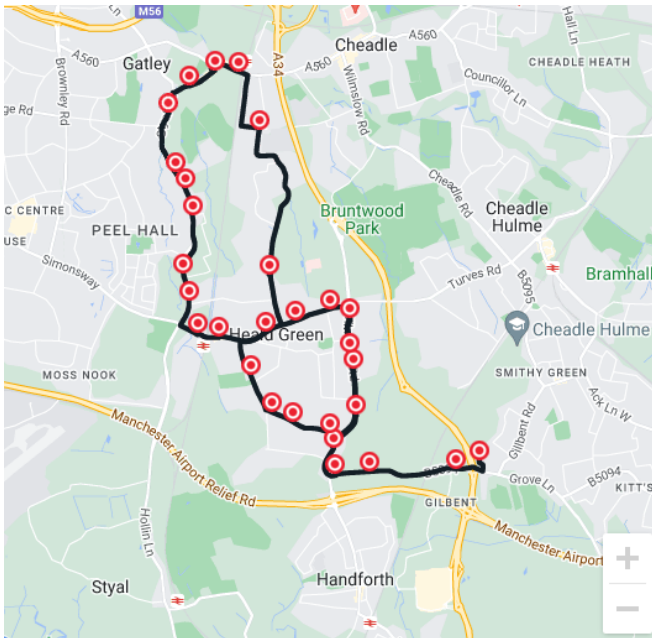

812 Bus route from Stockport to Kingsway School- **AM**

STOCKPORT INTERCHANGE	07:30
Boundary Bridge	07:52
Cheadle, Post Office	08:01
Wilmslow Road for KINGSWAY SCHOOL	08:04

758 Bus Route from Heald Green to The Kingsway School- **AM**

HEALD GREEN, Griffin	07:35
HEALD GREEN, Outwood Road	07:40
Silverdale Rd/Foxland Rd for KINGSWAY SCHOOL	08:00

	PM
KINGSWAY SCHOOL	15:11
Finney Lane/Wilmslow Road	15:16
OUTWOOD RD/WILMSLOW RD	15:21

KINGSWAY SCHOOL, Gatley (0820 – 1500)

812 ROUTE: From STOCKPORT INTERCHANGE via Swaine Street, Chestergate, King Street West, Wood Street, Brinksway, Stockport Road, High Street, Wilmslow Road for KINGSWAY SCHOOL.

HEALD GREEN – KINGSWAY SCHOOL	Service 758
--------------------------------------	--------------------

SERVICE 810: FROM NORTHERN MOOR, Wythenshawe Road/Sale Rd via Wythenshawe Road, Sale Road, Orton Road, Moorcroft Road, Wythenshawe Road, Moor Road, Southmoor Road, Floatshall Road, Hall Lane, Blackcarr Road, Wendon Road, Hollyhedge Road, Brownley Road, Crossacres Road, Peel Hall Road, Simonsway, Shadowmoss Road, Ringway Road, Styal Road, Finney Lane, St Ann's Road North, Silverdale Road to Silverdale Road/Foxland Road for KINGSWAY SCHOOL. Returns from Kingsway/Broadway via Kingsway, Wilmslow Road, Finney Lane, Styal Road and reverse of above route.